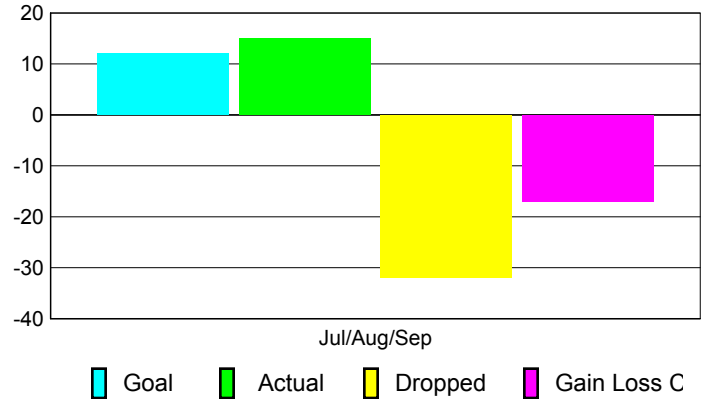

Membership Results 2010-2011

Goal, New, Dropped, Gain/Loss